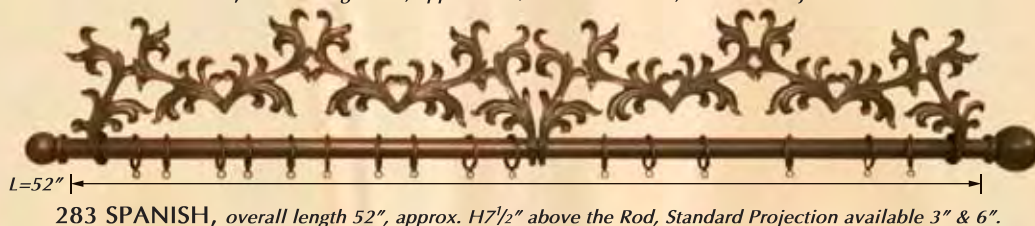

254B ROUND WRAPPED WITH GRAPEVINE LEAVES,
³/₄" shown, approx. H10"
Curve as per template.

255 WOODGRAIN, ⁵/₈" Solid and ⁷/₈" Solid only, 3"P Brackets included, Birds (#929, Left or Right) at additional charge, approx. H9"

256 GRAPEVINE CURVED,
¹/₄" Solid, 3"P Brackets included,
approx. H8"

256B GRAPEVINE,
¹/₄" Solid, 3"P Brackets included,
approx. H8"
Curve as per template.

³/₄" to 2" Round Hollow Rods included in Price for Product # 254, 254B. Brackets to be ordered separately for Product # 252, 253, 254, 254B.

Burgundy Collection

Hand Crafted Decorative Rods

A template, as applicable, must be provided for production purposes.

3/4" to 2" Round Hollow Rods included in Price for Product # 264, 264D, 280, 281, 282, 283, 284, 285. Finials and Rings to be ordered separately.