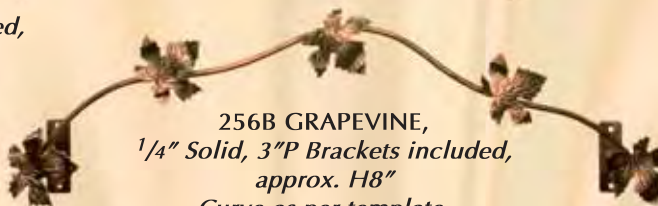

Burgundy Collection

Hand Crafted Decorative Rods

251 VINEYARD H3¹/₂"

251B (BENT)
VINEYARD H3¹/₂"
Curve as per template.

252 SOLID BRANCH, approx. H3"

253 SOLID SNAKE, ⁵/₈" Diameter, approx. H2"

254 ROUND WRAPPED
WITH GRAPEVINE LEAVES,
³/₄" shown, approx. H10"

254B ROUND WRAPPED WITH GRAPEVINE LEAVES,
³/₄" shown, approx. H10"
Curve as per template.

255 WOODGRAIN, ⁵/₈" Solid and ⁷/₈" Solid only, 3"P Brackets included, Birds (#929, Left or Right) at additional charge, approx. H9"

256 GRAPEVINE CURVED,
¹/₄" Solid, 3"P Brackets included,
approx. H8"

256B GRAPEVINE,
¹/₄" Solid, 3"P Brackets included,
approx. H8"
Curve as per template.

³/₄" to 2" Round Hollow Rods included in Price for Product # 254, 254B. Brackets to be ordered separately for Product # 252, 253, 254, 254B.