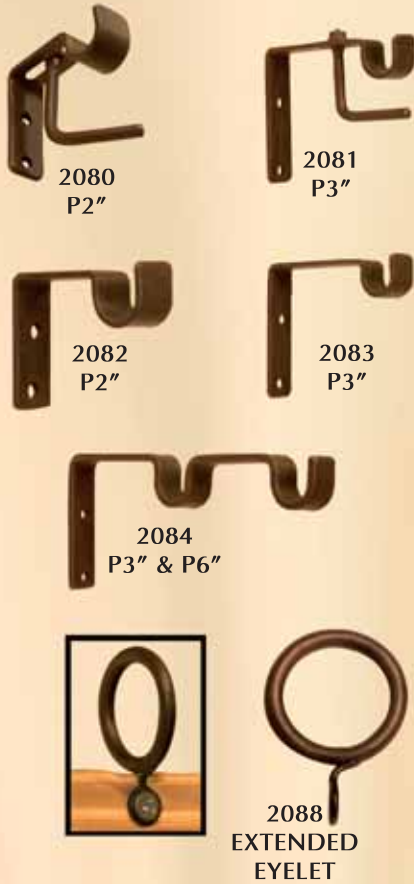

## Roman Shades on Drapery Hardware

Shown as assembled Set, available as Round Rod  $\frac{5}{8}$ " Dia only.

Interior Fit Only

Shown in Brass Finish

Exterior Fit Only

These Finials are also available in Brass Finish.  
Variations in tones may occur.

## Eclectic Finials

All finials: Exterior Fit only. Available to fit  $\frac{3}{4}$ " & 1" rods only. Not Available as Tiebacks.  
All Rattan and Glass Finials are available with Connectors in Black or Italian Finishes.