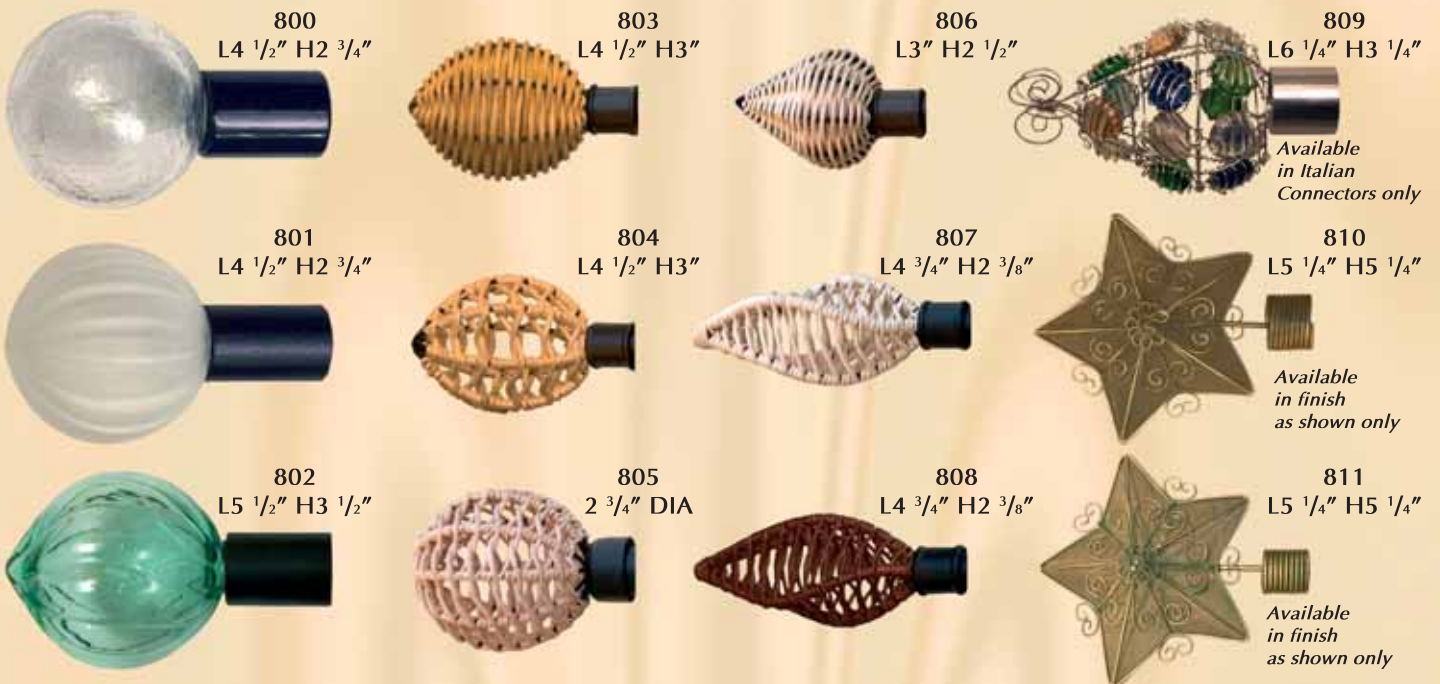

## Roman Shades on Drapery Hardware

Shown as assembled Set, available as Round Rod  $\frac{5}{8}$ " Dia only.

Interior Fit Only

Shown in Brass Finish

Exterior Fit Only

These Finials are also available in Brass Finish.  
Variations in tones may occur.

Variations in Glass Colors may occur.

## Eclectic Finials

All finials: Exterior Fit only. Available to fit  $\frac{3}{4}$ " & 1" rods only. Not Available as Tiebacks.  
All Rattan and Glass Finials are available with Connectors in Black or Italian Finishes.