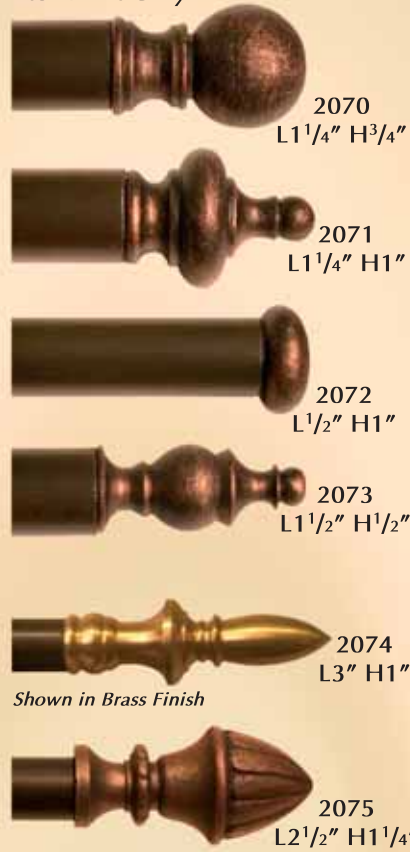

## Roman Shades on Drapery Hardware

Shown as assembled Set, available as Round Rod  $\frac{5}{8}$ " Dia only.

Interior Fit Only

Shown in Brass Finish

Exterior Fit Only

These Finials are also available in Brass Finish.  
Variations in tones may occur.