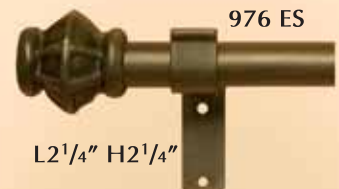

# Oasis Collection

Expandable Sets

Rod Diameter is 1" & 7/8"

913 ES  
L3 3/4" H3"

946 ES  
2" DIA

916 ES  
L2" H1 1/2"

956 ES  
L6 1/4" H4 1/4"

Sets are available as:  
 Small 27"-48" 2 Brackets.  
 Medium 45"-82" 3 Brackets.  
 Large 81"-118" 3 Brackets.  
 Extra Large 117"-154" 4 Brackets.  
 All sets include Rods,  
 Finials and Brackets.

966 ES  
L3 1/2" H2 1/4"

976 ES  
L2 1/4" H2 1/4"

# Unique Collection

By Pass System with "C" Rings

Available in 3/4" Diameter and above, Straight Round Hollow Rods only.

Available in all Iron Art & Italian Collection finishes.

Shown as Single Rod

Shown as Double Rod