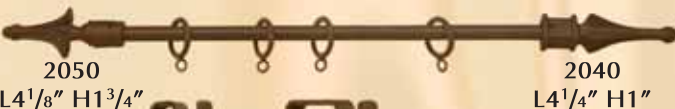

# Fina Collection

Thin Line Drapery Hardware

Available for 1/2" Rod Diameter only. Finials as Exterior Fit only. Rod and Rings not included.

2060  
L3 1/2" H1 3/4"

2010  
L1 1/4" H1 1/2"

2020  
L4" H2 1/2"

2030  
L4 1/2" H3"

2050  
L4 1/8" H1 3/4"

2040  
L4 1/4" H1"

2025  
L5 1/4" H2 3/4"

2015  
3/4" DIA

1041P1  
P1" H2"  
W1/2"

1041P2  
P2" H2"  
W1/2"

2087  
P3 1/2"