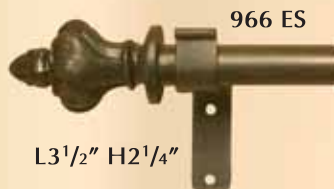

# Oasis Collection

Expandable Sets

Rod Diameter is 1" & 7/8"

913 ES  
L3 3/4" H3"

946 ES  
2" DIA

916 ES  
L2" H1 1/2"

956 ES  
L6 1/4" H4 1/4"

Sets are available as:  
 Small 27"-48" 2 Brackets.  
 Medium 45"-82" 3 Brackets.  
 Large 81"-118" 3 Brackets.  
 Extra Large 117"-154" 4 Brackets.  
 All sets include Rods,  
 Finials and Brackets.

966 ES  
L3 1/2" H2 1/4"

976 ES  
L2 1/4" H2 1/4"

# Unique Collection

By Pass System with "C" Rings

Available in 3/4" Diameter and above, Straight Round Hollow Rods only.

Available in all Iron Art & Italian Collection finishes.

Shown as Single Rod

Shown as Double Rod