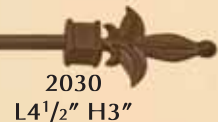

# Fina Collection

Thin Line Drapery Hardware

Available for 1/2" Rod Diameter only. Finials as Exterior Fit only. Rod and Rings not included.

2060  
L3 1/2" H1 3/4"

2010  
L1 1/4" H1 1/2"

2020  
L4" H2 1/2"

2030  
L4 1/2" H3"

2050  
L4 1/8" H1 3/4"

2040  
L4 1/4" H1"

2025  
L5 1/4" H2 3/4"

2015  
3/4" DIA

1041P1  
P1" H2"  
W1/2"

1041P2  
P2" H2"  
W1/2"

2087  
P3 1/2"