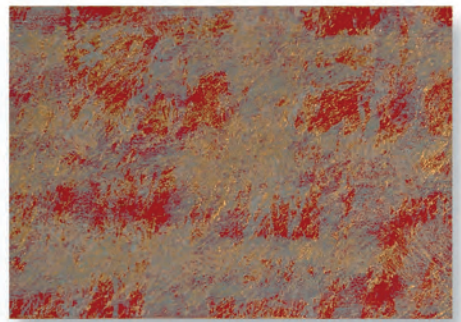

## WOOD ART HAND STAINS : E

WC 101 Light Cherry

WC 102 Natural

WC 103 Mahogany

WC 104 White Wash

WC 105 Dusk Black

WC 106 Walnut

## WOOD ART HAND STAINS : F

WC 107 White Distress

WC 108 Aged Pewter

WC 109 Imitation Gold Leaf

WC 110 Golden Teak

WC 111 Sun Oak

Please note the finishes presented above are lithographic reproductions of Orion's actual finishes, and as such may not accurately reflect the true depth and tone of our finishes. Please always refer to actual Orion finish samples before ordering our products.