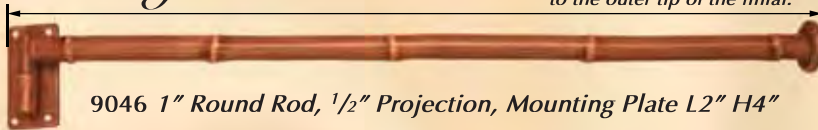

Detail View

9040
(Shown as H3¹/₂"
Also available as 9040D (H5¹/₂"

MOTORIZATION &
CORD DRAWN Tracks
Available!
Call for Quote!

Tropical Collection

Faux Bamboo on Iron

Rods

9020 3/4", 1", 1 1/4", 1 1/2" and 2" DIA STRAIGHT RODS

9020BT 3/4", 1", 1 1/4", 1 1/2" and 2" DIA BENT RODS

9022 3/4", 1", 1 1/4", 1 1/2" and 2" DIA DECORATIVE RODS

Swing Arm

Measurements are based from the end of the back plate to the outer tip of the finial.