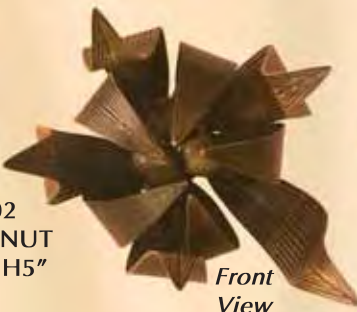

Front View

9002
COCONUT
L7¹/₄" H5"

Front View