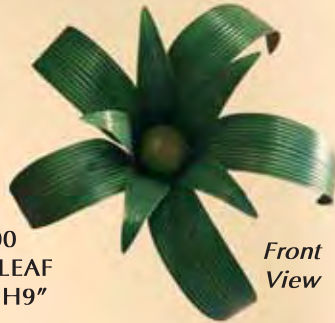

Tropical Collection

Faux Bamboo on Iron

Finials

Side View

9000
PALM LEAF
L5¹/₄" H9"

Front View

Side View

9003
SHELL
L5³/₄" H4"

Top View

Side View

9001
BAMBOO
LEAVES
L6¹/₂" H7"

Front View

Side View

9004
BAMBOO CAP
L³/₈" H2"

Front View

Side View