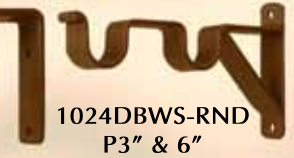

Iron Art™ by ORION

**XPRESS
YOURWAY**

Wood Art™ by ORION

904S (Small)
L6" H2³/₄"

946
2" DIA

321
DECORATIVE
END CAP

913L (Large)
L4" H3³/₄"

950
L5¹/₄" H2¹/₂"

BATON
1016 :
IRON ROD
1¹/₂" DIA
L48"

1" DIA ROUND HOLLOW ROD

1028-RND
P3"

1028-RND
P6"

1024DBWS-RND
P3" & 6"

350 ROUND RING
1¹/₂" ID

302
SOCKETS

303

300 CONNECTOR

TIE BACKS 1087

shown with
Finial 946

shown with
Finial 950

EXPRESS IT! FINISHES

Shipped within 72 Hours!

09 Light Brown

12 New Nickel

EXPRESS IT!

Shipped within 72 Hours!

Zhina Collection

Resin Finial and Wood Pole Sets

5000
L5³/₄" H2³/₄" Shown in Dusty Gold Finish, Rope Rod

5002
L5¹/₄" H3¹/₄" Shown in Rosewood Finish, Smooth Rod

5001
L4" H2³/₄" Shown in Aged Ivory Finish, Fluted Rod