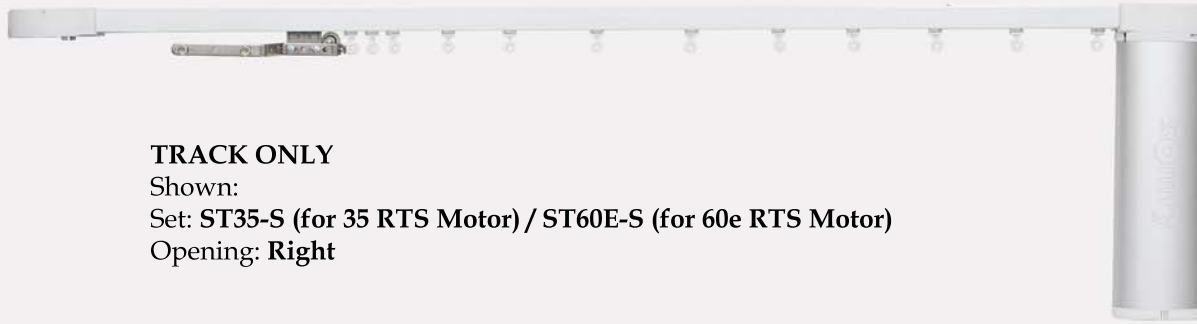

Iron Art[™]
by
ORION

TRAVERSING WITH SOMFY
CHOOSE. TOUCH. RELAX.[™]

TRACK ONLY

Shown:
 Set: **ST35-S (for 35 RTS Motor) / ST60E-S (for 60e RTS Motor)**
 Opening: **Right**

SINGLE IRON WITH RINGS

Shown:
 Set: **STRH-S** Ring: **IT356TR - Hammered Traversing Ring**
 Finial : **946H** Rod Fascia Design: **Round Hammered Trav. Rod**
 Set Finish: **Naturelle** Opening: **Center**

SINGLE ITALIAN WITH RINGS

Shown:
 Set: **STIQ-S** Ring: **IC352TR - Square Traversing Ring**
 End Cap : **301** Rod Fascia Design: **Square Traversing Rod**
 Set Finish: **Brushed Nickel** Opening: **Left**

DOUBLE IRON WITH RINGS

Shown:
 Set: **STRR-D** Ring: **IT350TR - Round Traversing Ring**
 Finial : **777** Rod Fascia Design: **Round Traversing Rod**
 Set Finish: **Rich Gold** Opening: **Right**

FASCIA OPTIONS