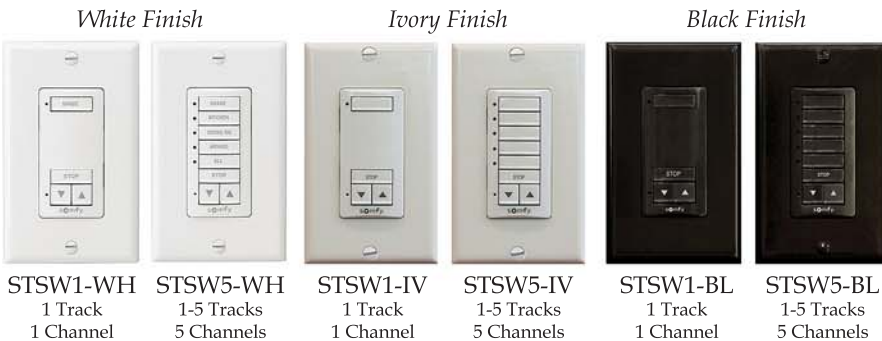

HEAVY DUTY BRACKETS

WALL MOUNT

CEILING MOUNT

C-RINGS

IRON

IT350TR Round IT352TR Square IT356TR Hammered

WOOD

WT5047TR Smooth WT5049TR Fluted

BATONS

CONTROL OPTIONS

DecoFlex WireFree RTS Wall Switches

White Finish *Ivory Finish* *Black Finish*

STSW1-WH 1 Track 1 Channel STSW5-WH 1-5 Tracks 5 Channels STSW1-IV 1 Track 1 Channel STSW5-IV 1-5 Tracks 5 Channels STSW1-BL 1 Track 1 Channel STSW5-BL 1-5 Tracks 5 Channels